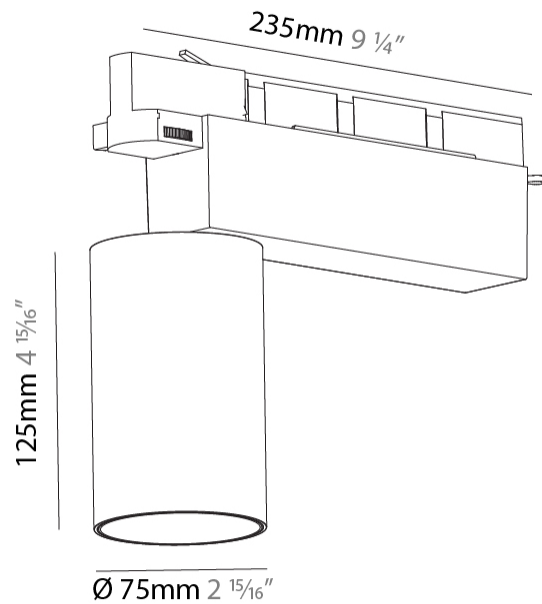

GENERAL

Series: Centriq
 Subseries: Centriq 75
 Brand: Prolicht
 Division: Architectural
 Mounting Type: Track
 Mounting Location: Ceiling
 Subcategory: Spots

PHYSICAL

Shape: Cylinder
 Diameter (mm): 75
 Diameter (in): 2 ¹⁵/₁₆
 Length (mm): 235
 Length (in): 9 ¹/₄
 Height (mm): 182
 Height (in): 7 ³/₁₆
 Light Distribution: Adjustable / Direct
 Weight (kg): 1.099
 Weight (lbs): 2.42
 Installation Requirement: Track or profile system
 Fixture Finish: SSR / BKV / CWI / CRY / HAB / UFT / ITA / RUA / FTG / MYG / LOD / PUS / FRO / FUP / KIA / POP / BLS / SPG / MEY / GOH / GUM / CHC / COM / ABZ / JAG / OBR / MOS / ROR
 Fixture Material: Aluminum Die Cast

OPTICAL

Reflector°: 20 / 25 / 40
 Adjustability: Rotational 340°; Tilt 90°
 Upon Request: Special Beam Angles

RATINGS AND CERTIFICATIONS

Certified By: Certified for North American Standards
 IP rating: IP20

GENERAL

Series: Centriq
 Subseries: Centriq 75
 Brand: Prolicht
 Division: Architectural
 Mounting Type: Track
 Mounting Location: Ceiling
 Subcategory: Spots

PHYSICAL

Shape: Cylinder
 Diameter (mm): 75
 Diameter (in): 2 ¹⁵/₁₆
 Length (mm): 235
 Length (in): 9 ¹/₄
 Height (mm): 125
 Height (in): 4 ¹⁵/₁₆
 Light Distribution: Adjustable / Direct
 Weight (kg): 1.099
 Weight (lbs): 2 7/16
 Fixture Finish: SSR / BKV / CWI / CRY / HAB / UFT / ITA / RUA / FTG / MYG / LOD / PUS / FRO / FUP / KIA / POP / BLS / SPG / MEY / GOH / GUM / CHC / COM / ABZ / JAG / OBR / MOS / ROR
 Fixture Material: Aluminum